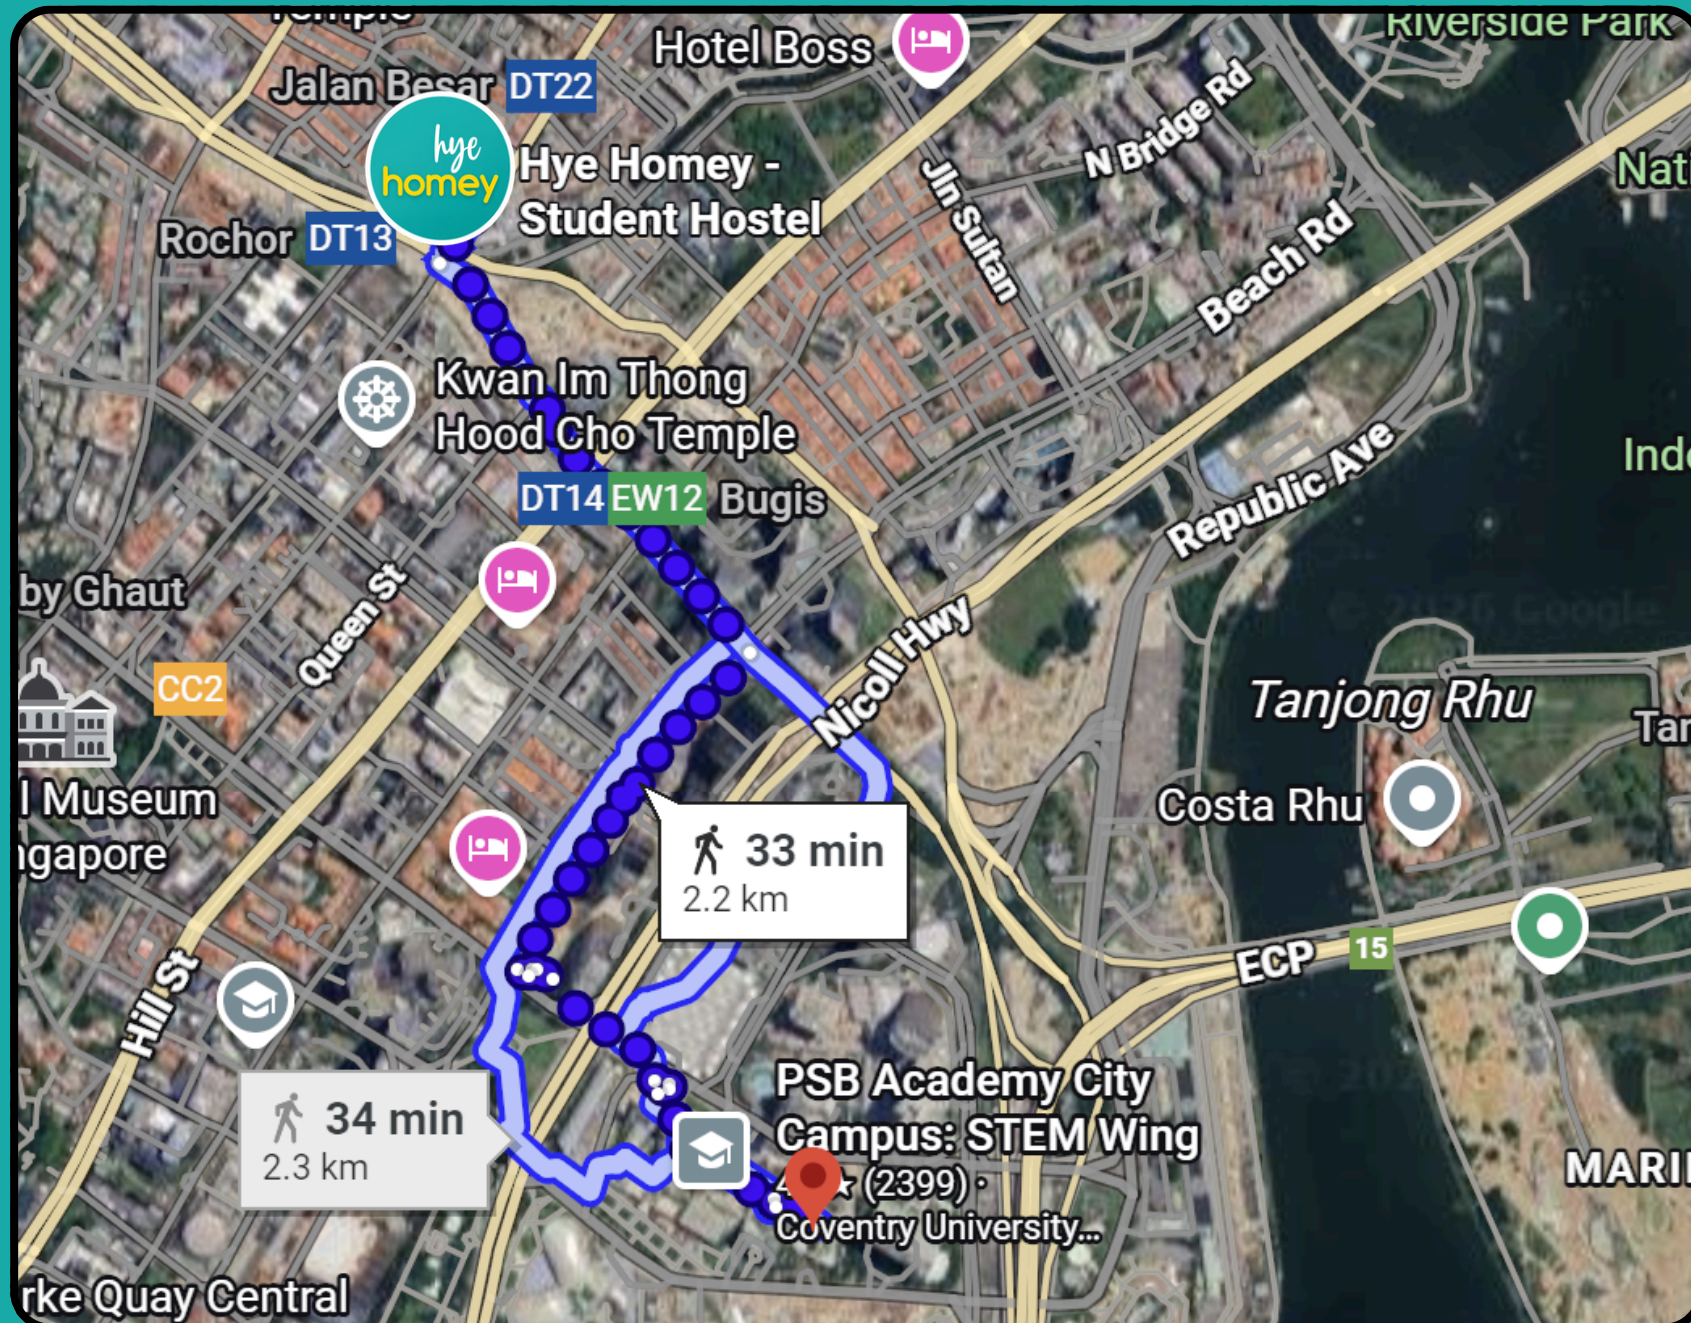

NEARBY UNIVERSITIES

Live where opportunities are just around the corner.

At **HYE HOMEY HOSTEL**, you're surrounded by schools, MRT stations, and essential amenities—so you can focus on achieving your goals, not on getting there.

- 6 minutes walking distance from Hye Homey Hostel

Nanyang Academy of Fine Arts

- 9 minutes walking distance from Hye Homey Hostel

Kaplan Singapore

- 11 minutes walking distance from Hye Homey Hostel

Singapore Management University

- 17 minutes walking distance from Hye Homey Hostel

PSB Academy – City Campus

- 33 minutes walking distance from Hye Homey Hostel
- 28 minutes via MRT from Hye Homey Hostel

Dimensions International College

- 36 minutes walking distance from Hye Homey Hostel
- 17 minutes via MRT from Hye Homey Hostel

At **HYE HOMEY HOSTEL**, you're not just renting a bed—you're choosing a location that helps you make the most of your student journey.