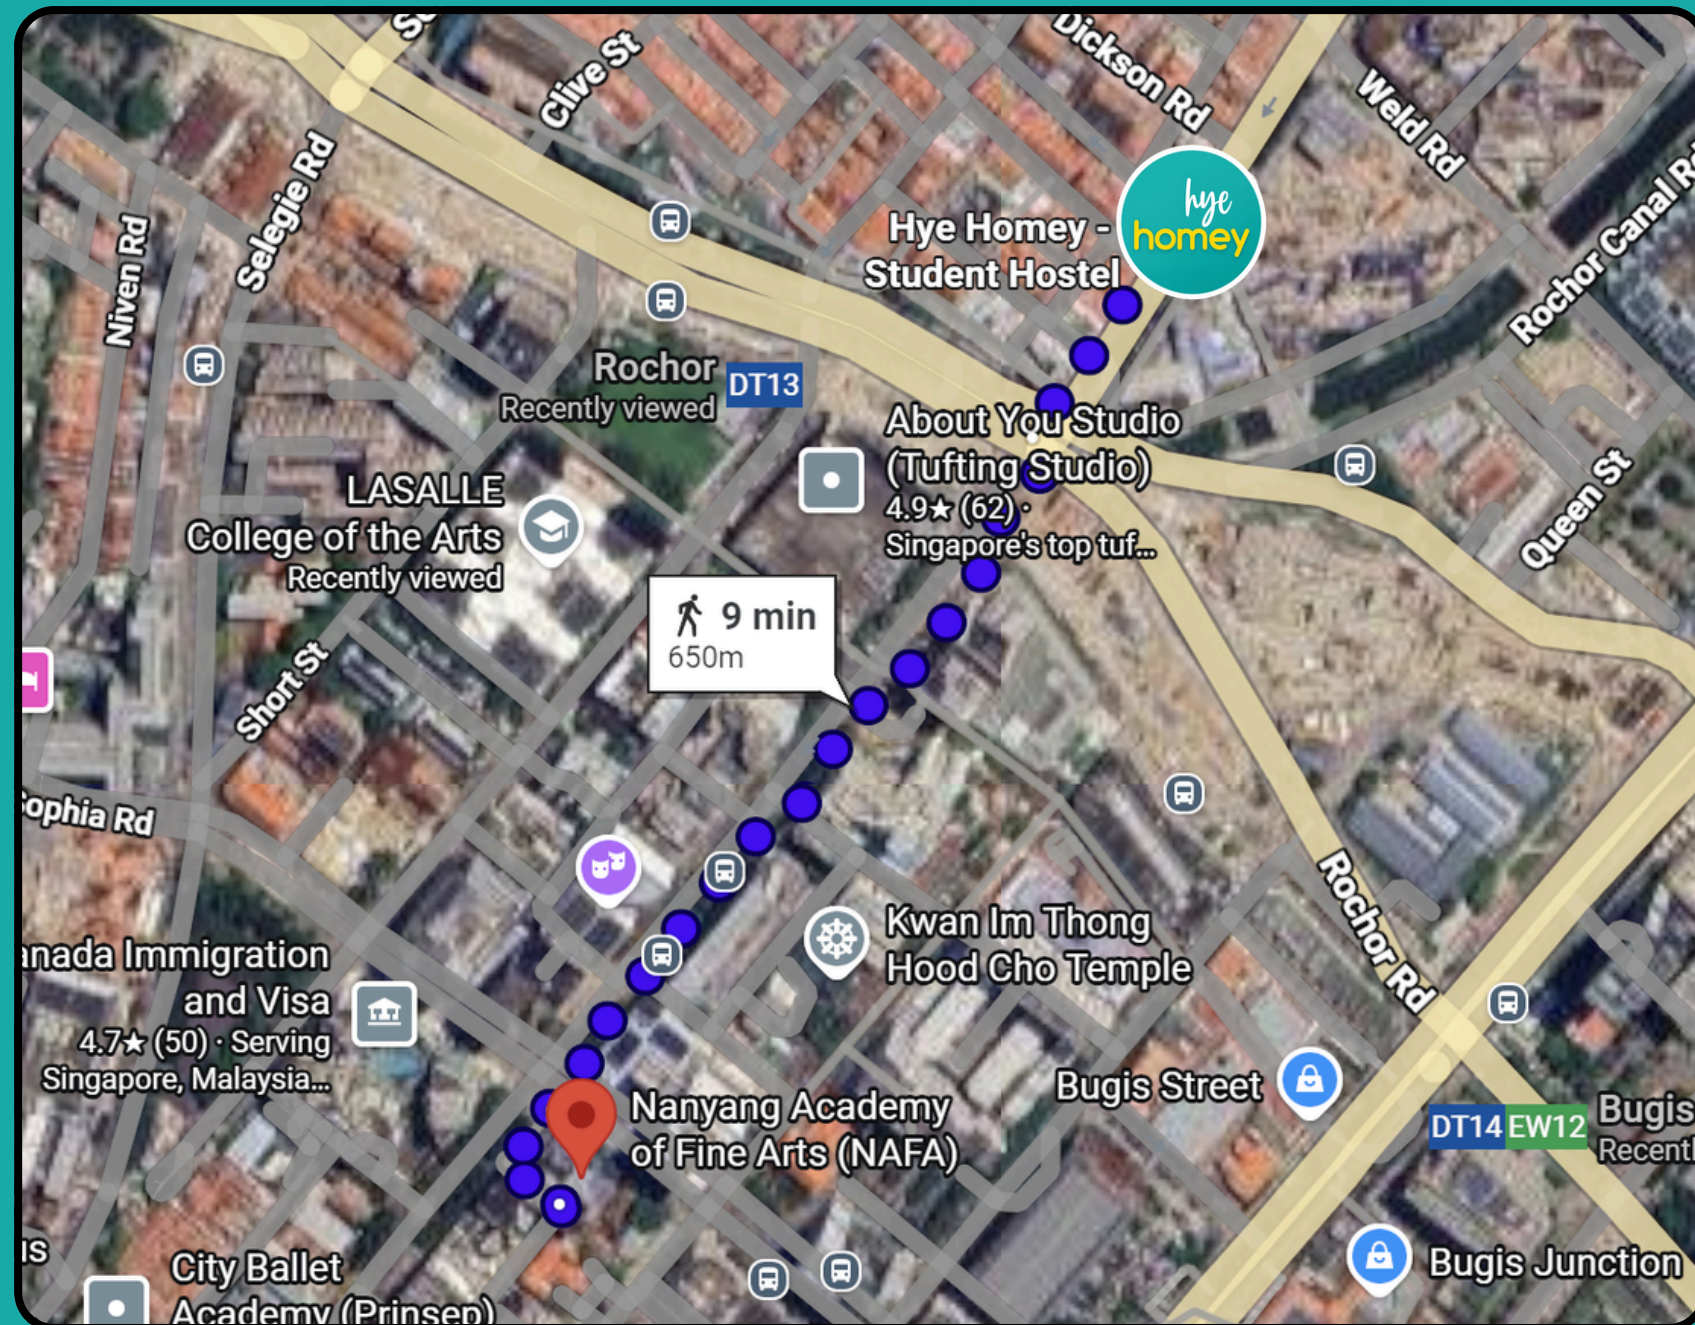

NEARBY UNIVERSITIES

Live where opportunities are just around the corner.

At **HYE HOMEY HOSTEL**, you're surrounded by schools, MRT stations, and essential amenities—so you can focus on achieving your goals, not on getting there.

- 6 minutes walking distance from Hye Homey Hostel

Nanyang Academy of Fine Arts

- 9 minutes walking distance from Hye Homey Hostel

Kaplan Singapore

- 11 minutes walking distance from Hye Homey Hostel

Singapore Management University

- 17 minutes walking distance from Hye Homey Hostel

PSB Academy – City Campus

- 33 minutes walking distance from Hye Homey Hostel
- 28 minutes via MRT from Hye Homey Hostel

Dimensions International College

- 36 minutes walking distance from Hye Homey Hostel
- 17 minutes via MRT from Hye Homey Hostel

At **HYE HOMEY HOSTEL**, you're not just renting a bed—you're choosing a location that helps you make the most of your student journey.