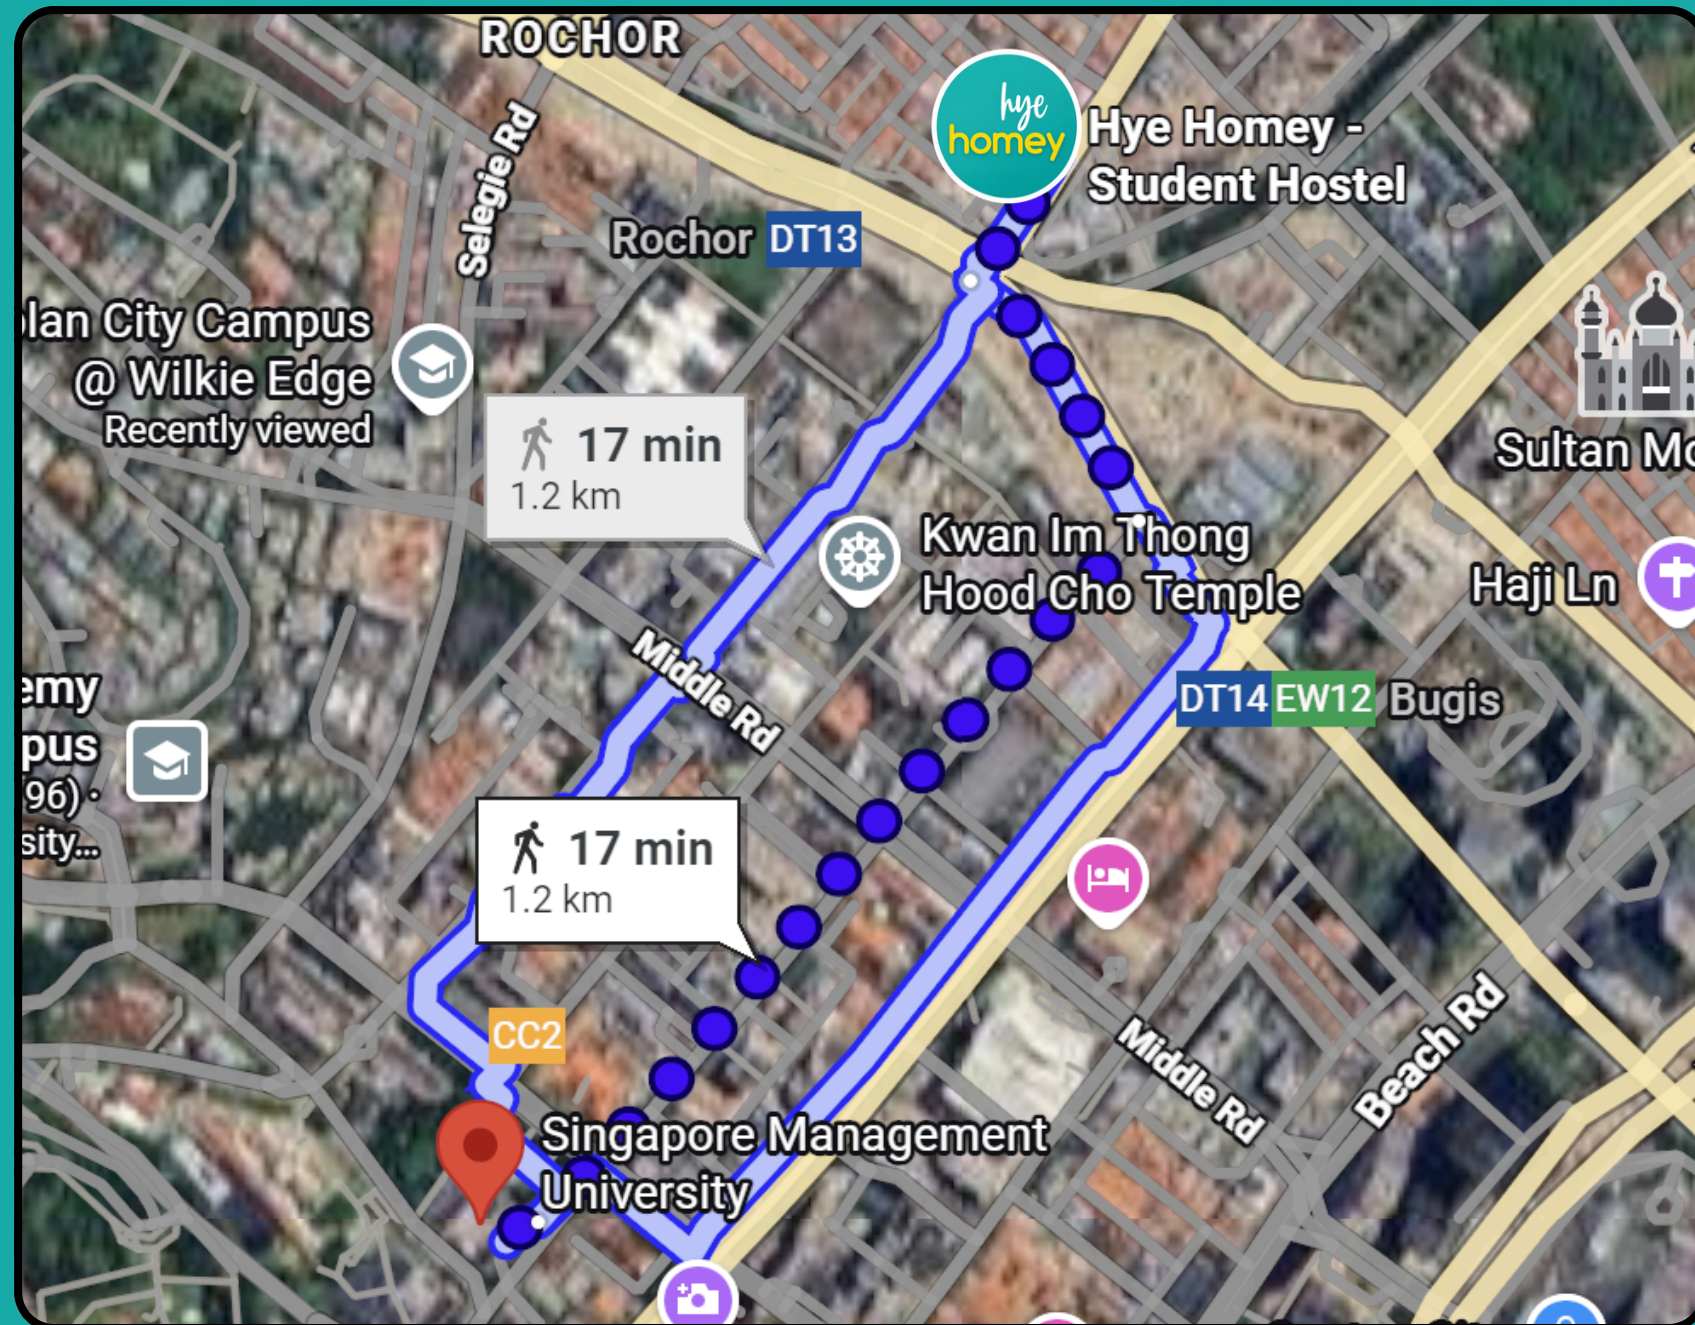

NEARBY UNIVERSITIES

Live where opportunities are just around the corner.

At **HYE HOMEY HOSTEL**, you're surrounded by schools, MRT stations, and essential amenities—so you can focus on achieving your goals, not on getting there.

- 6 minutes walking distance from Hye Homey Hostel

Nanyang Academy of Fine Arts

- 9 minutes walking distance from Hye Homey Hostel

Kaplan Singapore

- 11 minutes walking distance from Hye Homey Hostel

Singapore Management University

- 17 minutes walking distance from Hye Homey Hostel

PSB Academy – City Campus

- 33 minutes walking distance from Hye Homey Hostel
- 28 minutes via MRT from Hye Homey Hostel

Dimensions International College

- 36 minutes walking distance from Hye Homey Hostel
- 17 minutes via MRT from Hye Homey Hostel

At **HYE HOMEY HOSTEL**, you're not just renting a bed—you're choosing a location that helps you make the most of your student journey.