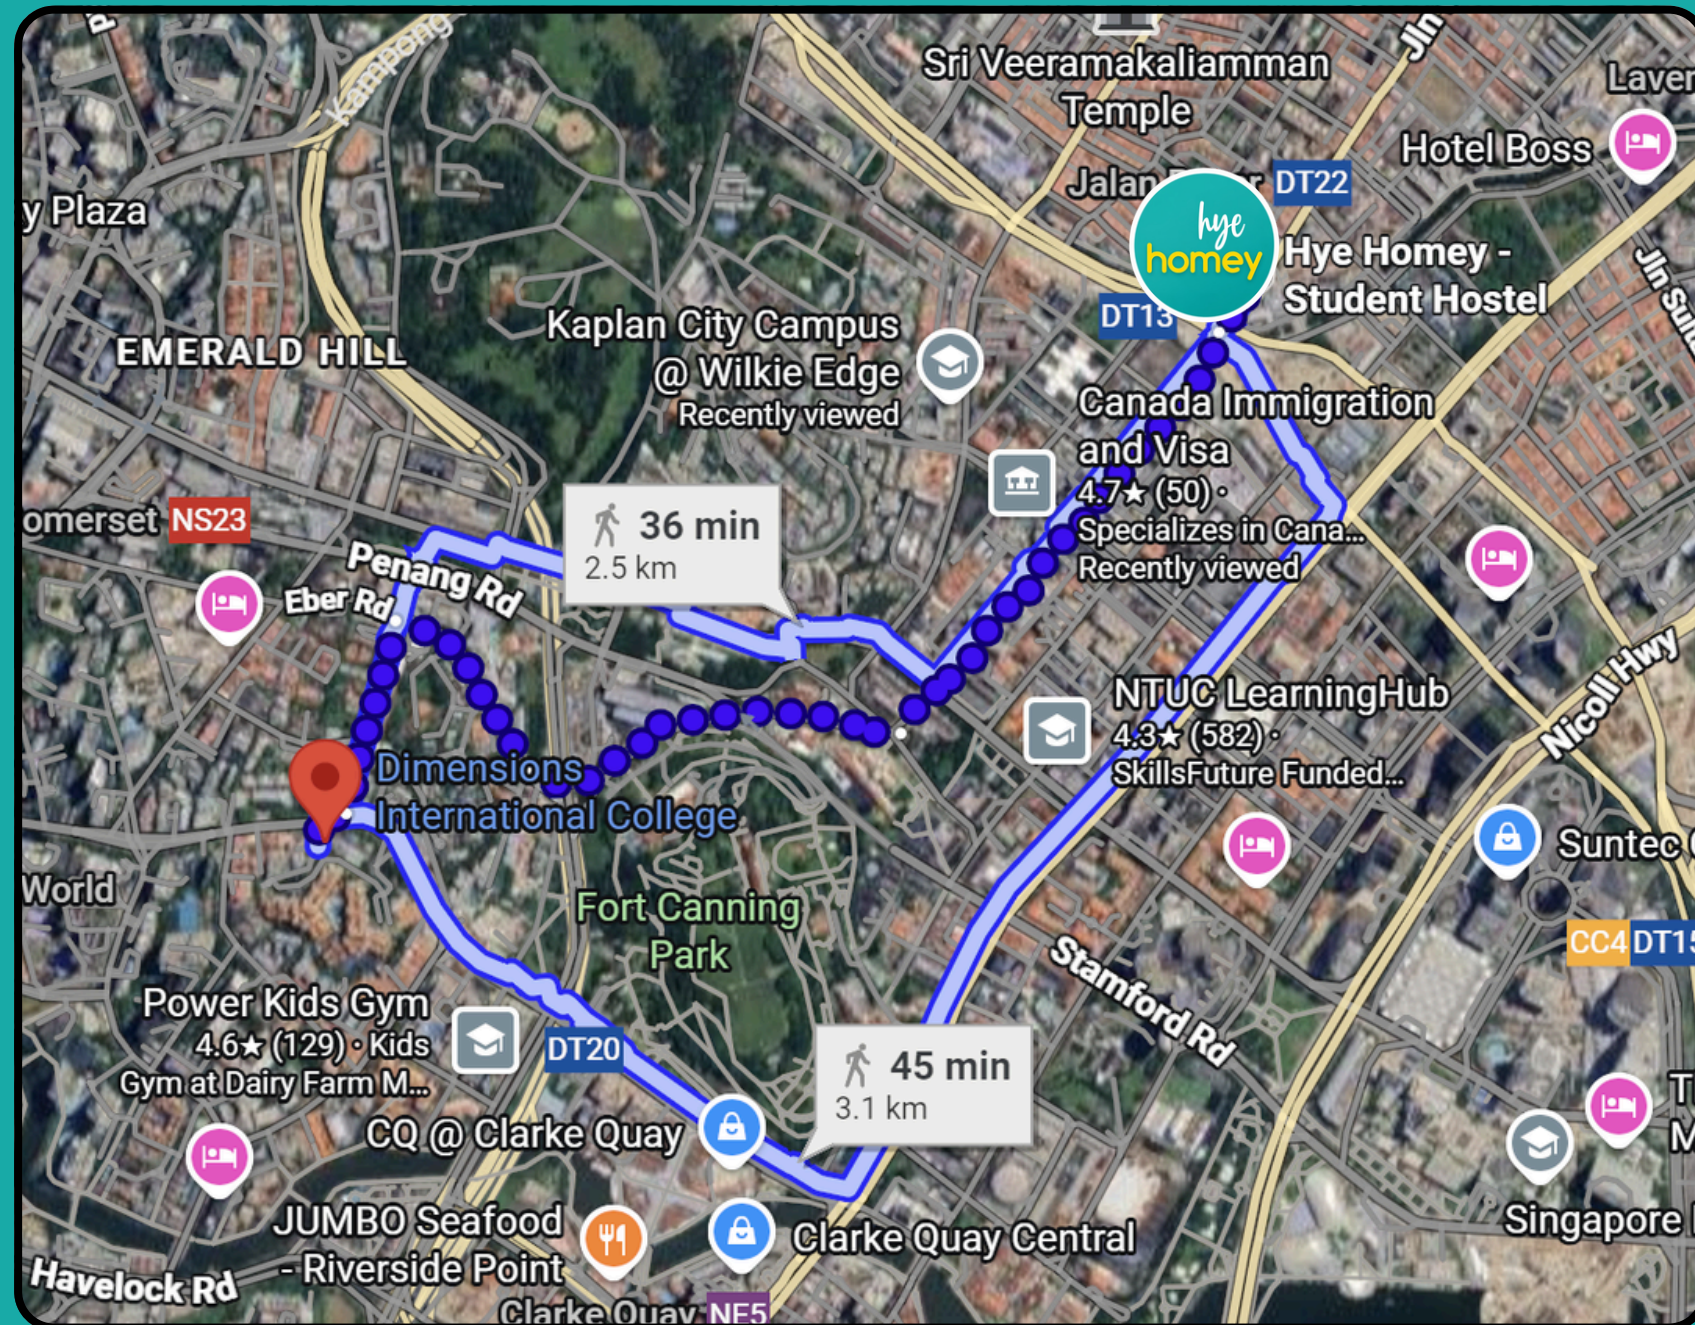

NEARBY UNIVERSITIES

Live where opportunities are just around the corner.

At **HYE HOMEY HOSTEL**, you're surrounded by schools, MRT stations, and essential amenities—so you can focus on achieving your goals, not on getting there.

- 6 minutes walking distance from Hye Homey Hostel

Nanyang Academy of Fine Arts

- 9 minutes walking distance from Hye Homey Hostel

Kaplan Singapore

- 11 minutes walking distance from Hye Homey Hostel

Singapore Management University

- 17 minutes walking distance from Hye Homey Hostel

PSB Academy – City Campus

- 33 minutes walking distance from Hye Homey Hostel
- 28 minutes via MRT from Hye Homey Hostel

Dimensions International College

- 36 minutes walking distance from Hye Homey Hostel
- 17 minutes via MRT from Hye Homey Hostel

At **HYE HOMEY HOSTEL**, you're not just renting a bed—you're choosing a location that helps you make the most of your student journey.