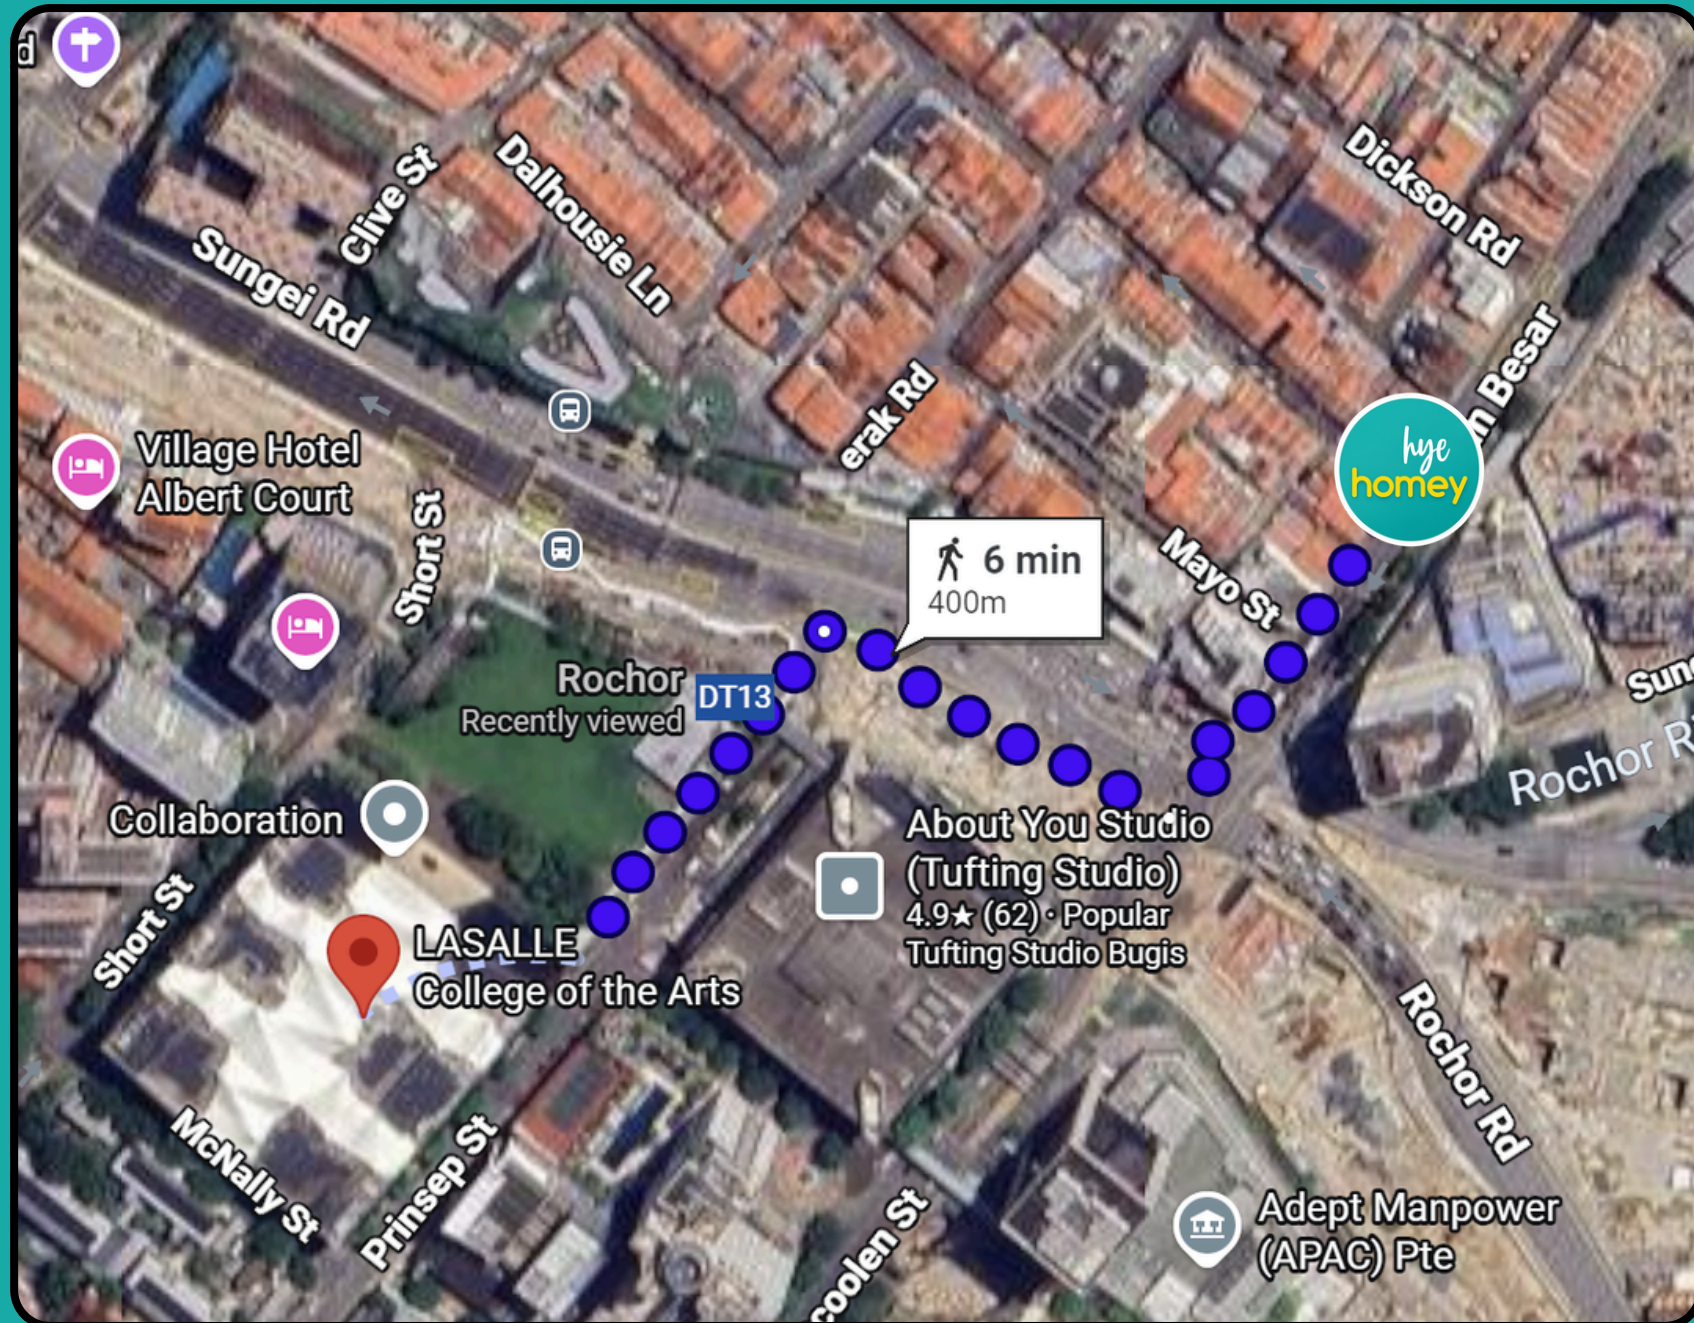

NEARBY UNIVERSITIES

Live where opportunities are just around the corner.

At **HYE HOMEY HOSTEL**, you're surrounded by schools, MRT stations, and essential amenities—so you can focus on achieving your goals, not on getting there.

- 6 minutes walking distance from Hye Homey Hostel

Nanyang Academy of Fine Arts

- 9 minutes walking distance from Hye Homey Hostel

Kaplan Singapore

- 11 minutes walking distance from Hye Homey Hostel

Singapore Management University

- 17 minutes walking distance from Hye Homey Hostel

PSB Academy – City Campus

- 33 minutes walking distance from Hye Homey Hostel
- 28 minutes via MRT from Hye Homey Hostel

Dimensions International College

- 36 minutes walking distance from Hye Homey Hostel
- 17 minutes via MRT from Hye Homey Hostel

At **HYE HOMEY HOSTEL**, you're not just renting a bed—you're choosing a location that helps you make the most of your student journey.