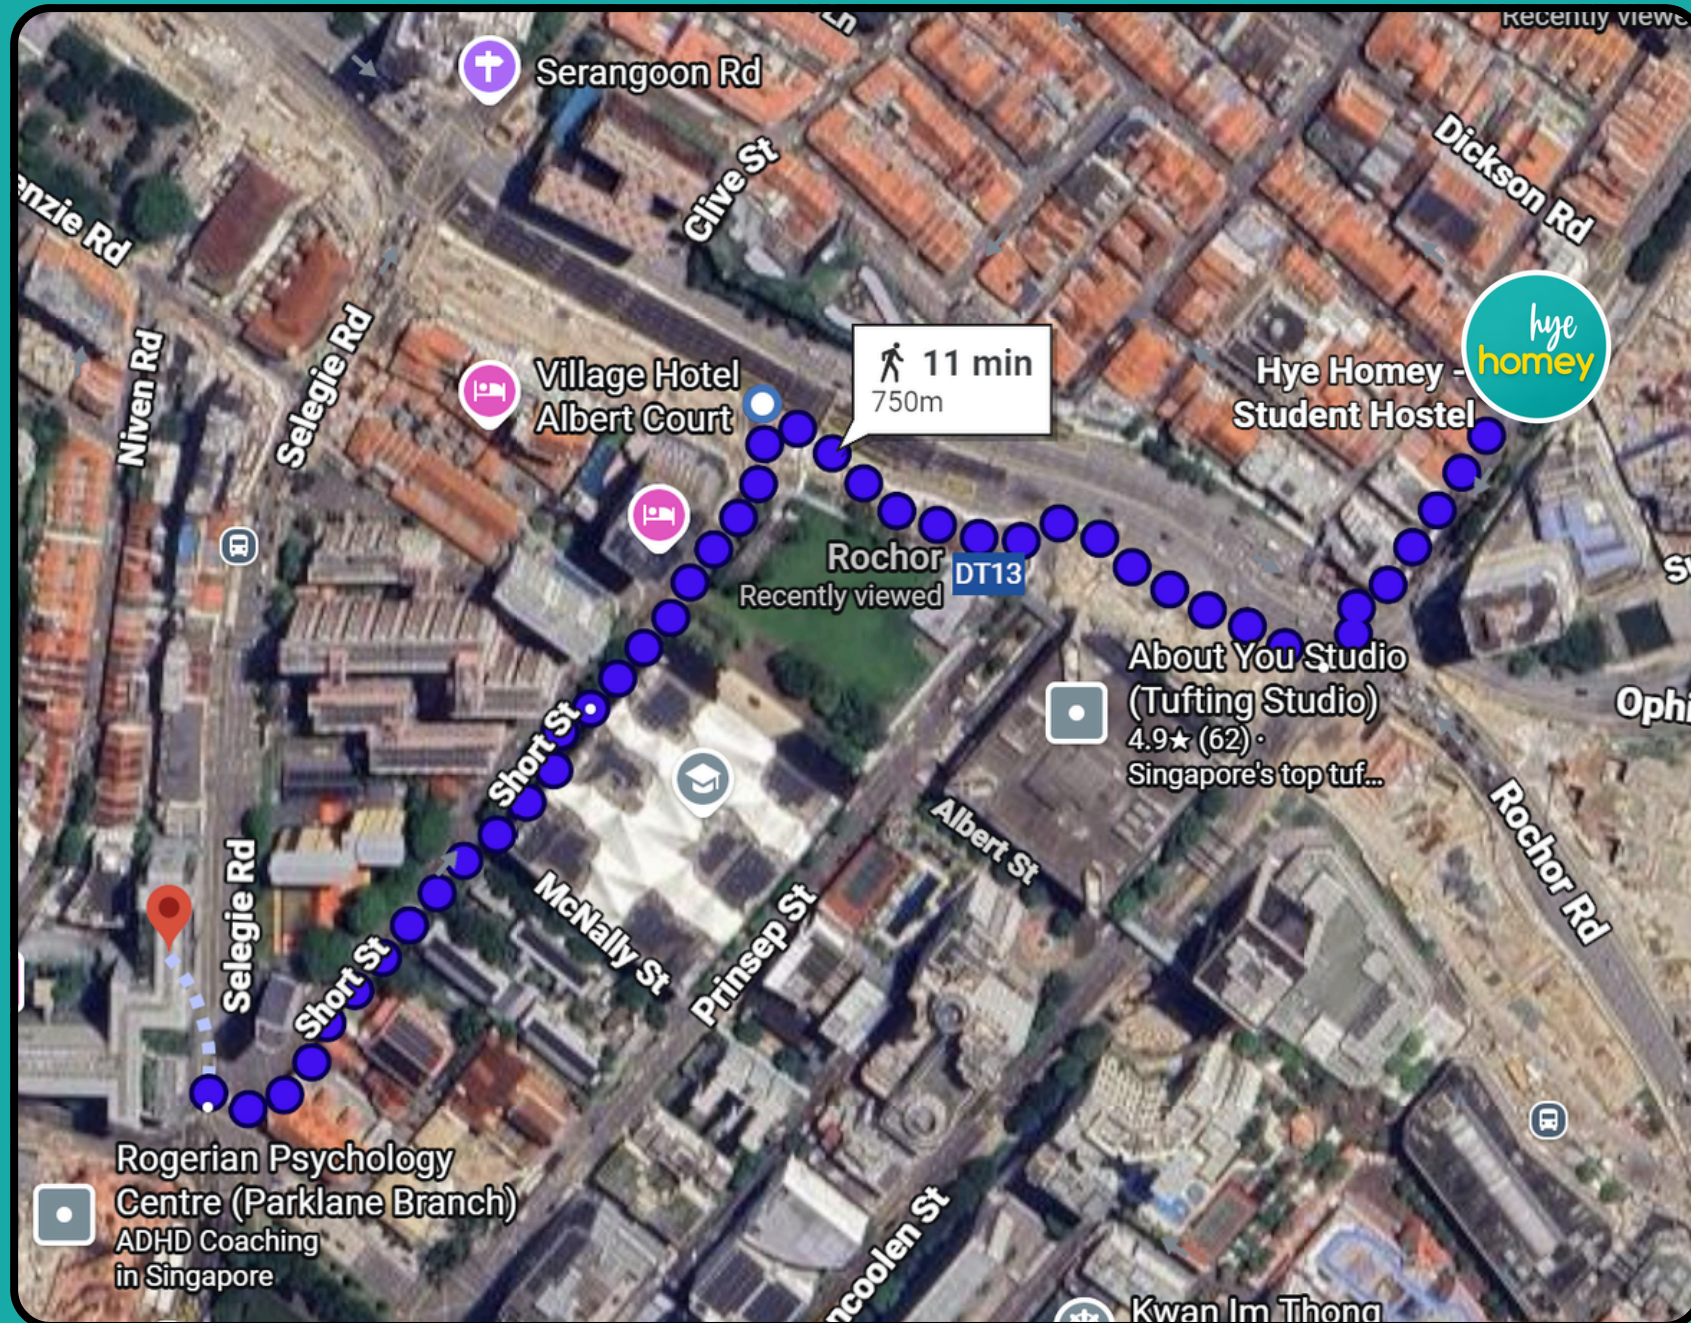

NEARBY UNIVERSITIES

Live where opportunities are just around the corner.

At **HYE HOMEY HOSTEL**, you're surrounded by schools, MRT stations, and essential amenities—so you can focus on achieving your goals, not on getting there.

- 6 minutes walking distance from Hye Homey Hostel

Nanyang Academy of Fine Arts

- 9 minutes walking distance from Hye Homey Hostel

Kaplan Singapore

- 11 minutes walking distance from Hye Homey Hostel

Singapore Management University

- 17 minutes walking distance from Hye Homey Hostel

PSB Academy – City Campus

- 33 minutes walking distance from Hye Homey Hostel
- 28 minutes via MRT from Hye Homey Hostel

Dimensions International College

- 36 minutes walking distance from Hye Homey Hostel
- 17 minutes via MRT from Hye Homey Hostel

At **HYE HOMEY HOSTEL**, you're not just renting a bed—you're choosing a location that helps you make the most of your student journey.