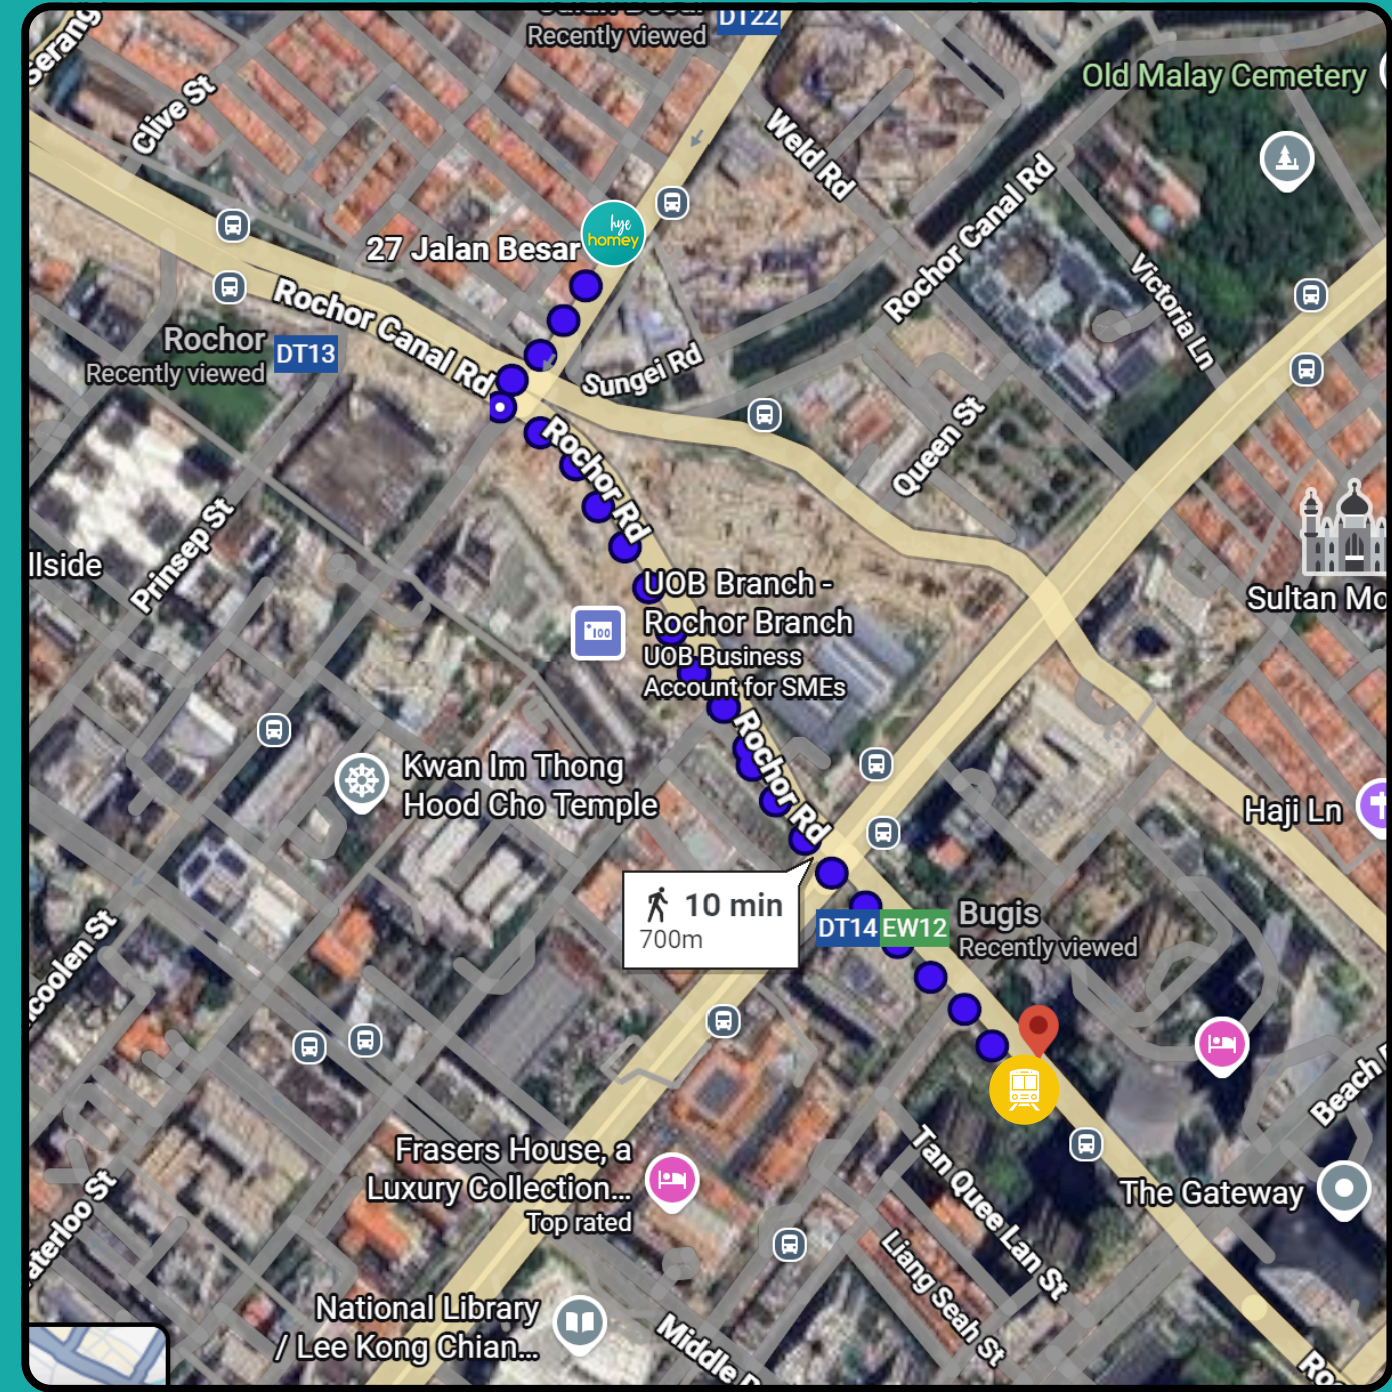

# Types of Public Transportation Available

MRT Stations	Walking Distance	Bus Stops	Walking Distance
Jalan Besar (DT22 - Downtown Line)	3 mins away	Jln Besar Stn Exit A	4 mins away
Bugis (EW12/DT14 - East West & Downtown Line)	10 mins away	Bef Rochor Stn Exit B	4 mins away
Rochor (DT13 - Downtown Line)	3 mins away	Opp Veerasamy Rd	5 mins away
Little India MRT Station (NE7/DT12 - North East & Downtown Line)	9 mins away	Tekka Centre Bus Stop	7 mins away

# Jalan Besar MRT

- 3 minutes away

# Bugis MRT

- 10 minutes away

# Rochor MRT

- 3 minutes away