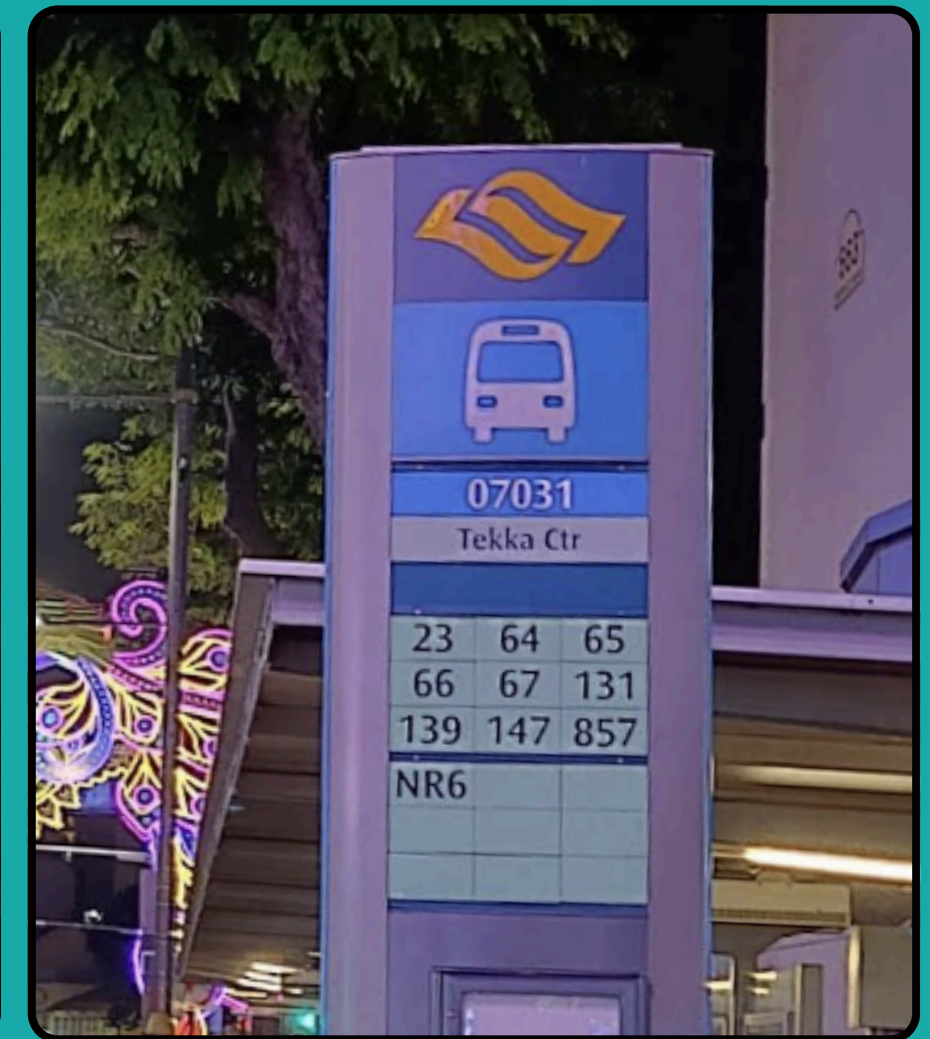

# Little India MRT

• 9 minutes away

At **Hye Homey Hostel**, you're not just renting a place to stay—you're choosing a location that makes everyday life easier, more convenient, and more enjoyable.

# Bus Stop Options:

Jln Besar Stn Exit A

Bef Rochor Stn Exit B

Opp Veerasamy Rd

Tekka Centre Bus Stop

Excellent Connectivity at Your Doorstep....

**Book Now!**