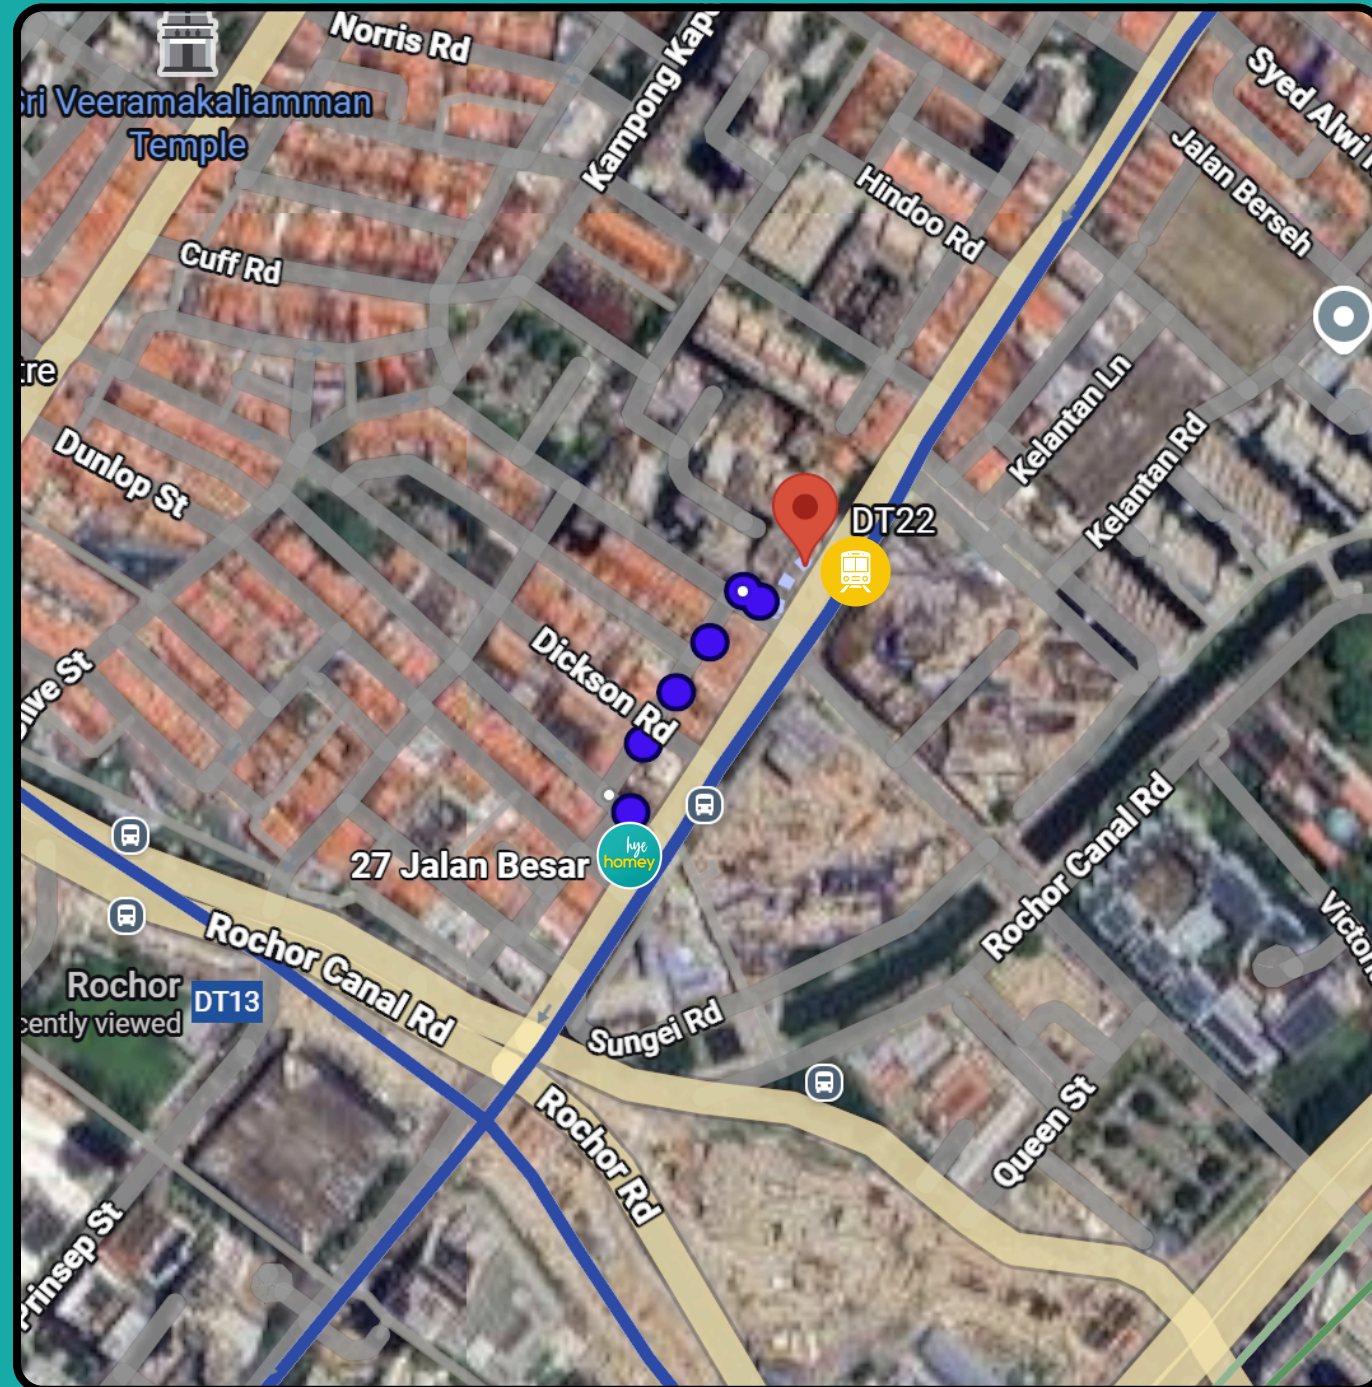

# Why Location matter?

At Hye Homey Hostel, a strategic location means you spend less time commuting and more time focusing on what matters most. Being close to MRT stations and bus stops gives you easy access to schools, shopping malls, restaurants, and entertainment hubs.

# Types of Public Transportation Available

MRT Stations	Walking Distance	Bus Stops	Walking Distance
Jalan Besar (DT22 - Downtown Line)	3 mins away	Jln Besar Stn Exit A	4 mins away
Bugis (EW12/DT14 - East West & Downtown Line)	10 mins away	Bef Rochor Stn Exit B	4 mins away
Rochor (DT13 - Downtown Line)	3 mins away	Opp Veerasamy Rd	5 mins away
Little India MRT Station (NE7/DT12 - North East & Downtown Line)	9 mins away	Tekka Centre Bus Stop	7 mins away

# Jalan Besar MRT

- 3 minutes away

# Rochor MRT

- 3 minutes away