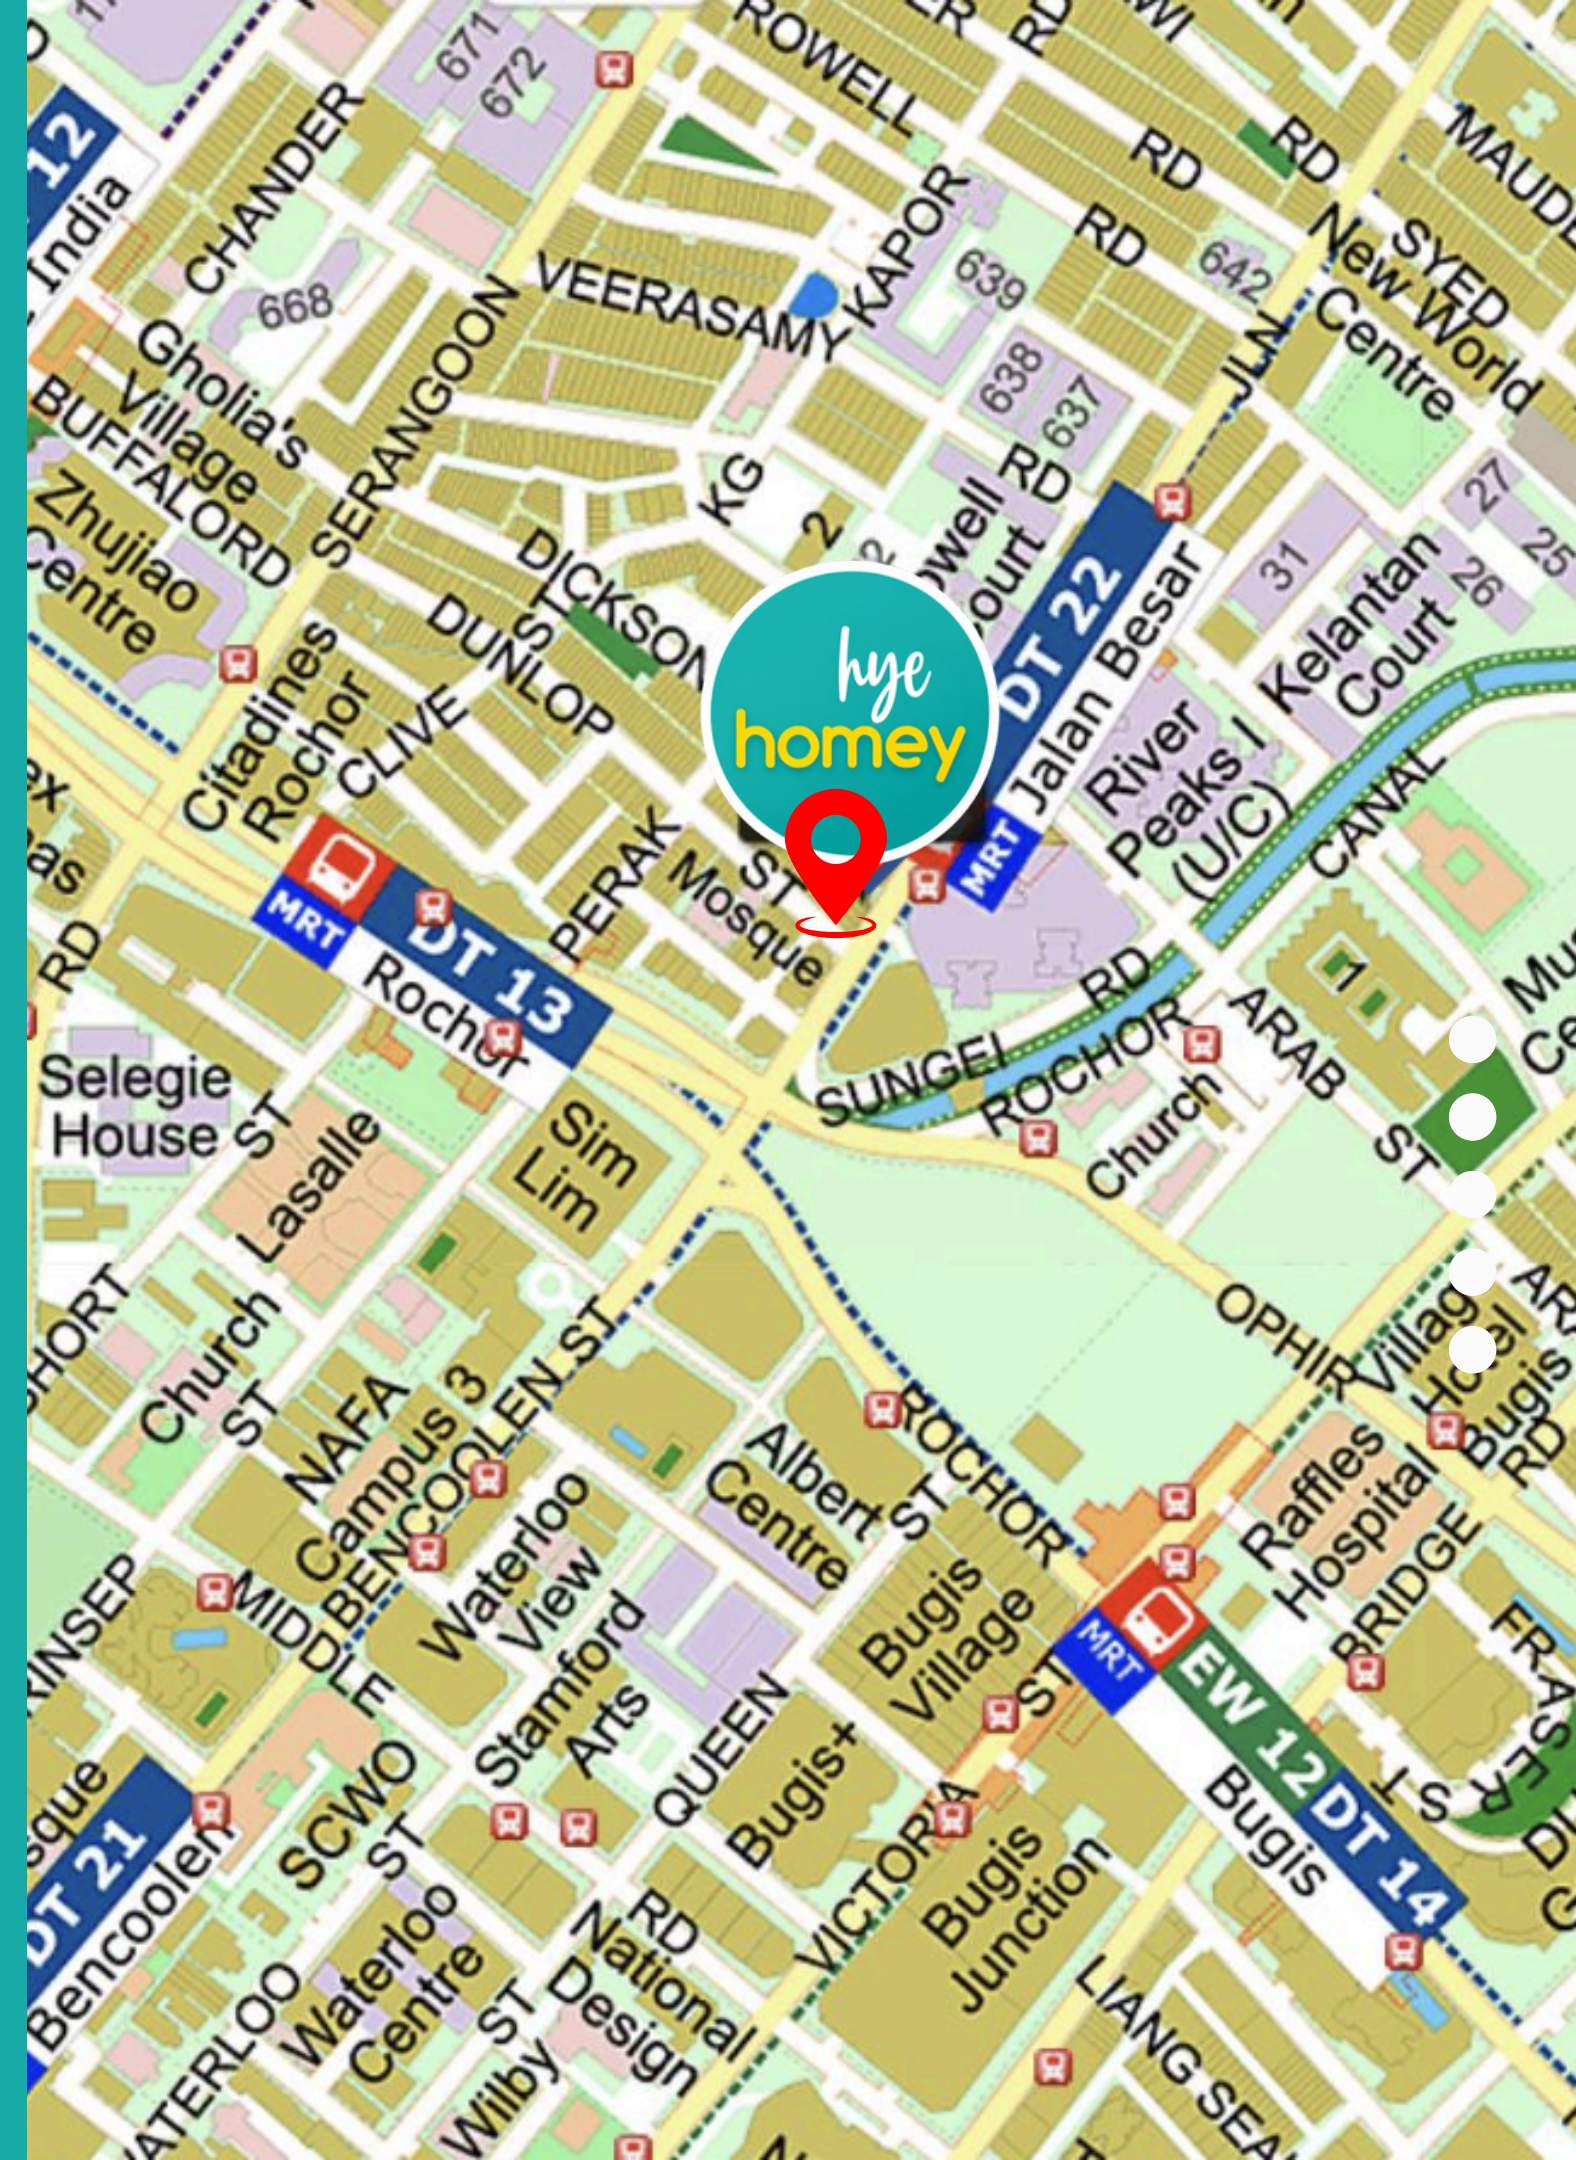

# Why Location matter?

At Hye Homey Hostel, a strategic location means you spend less time commuting and more time focusing on what matters most. Being close to MRT stations and bus stops gives you easy access to schools, shopping malls, restaurants, and entertainment hubs.

# Types of Public Transportation Available

MRT Stations	Walking Distance	Bus Stops	Walking Distance
Jalan Besar (DT22 - Downtown Line)	3 mins away	Jln Besar Stn Exit A	4 mins away
Bugis (EW12/DT14 - East West & Downtown Line)	10 mins away	Bef Rochor Stn Exit B	4 mins away
Rochor (DT13 - Downtown Line)	3 mins away	Opp Veerasamy Rd	5 mins away
Little India MRT Station (NE7/DT12 - North East & Downtown Line)	9 mins away	Tekka Centre Bus Stop	7 mins away

# Jalan Besar MRT

- 3 minutes away

# Rochor MRT

- 3 minutes away