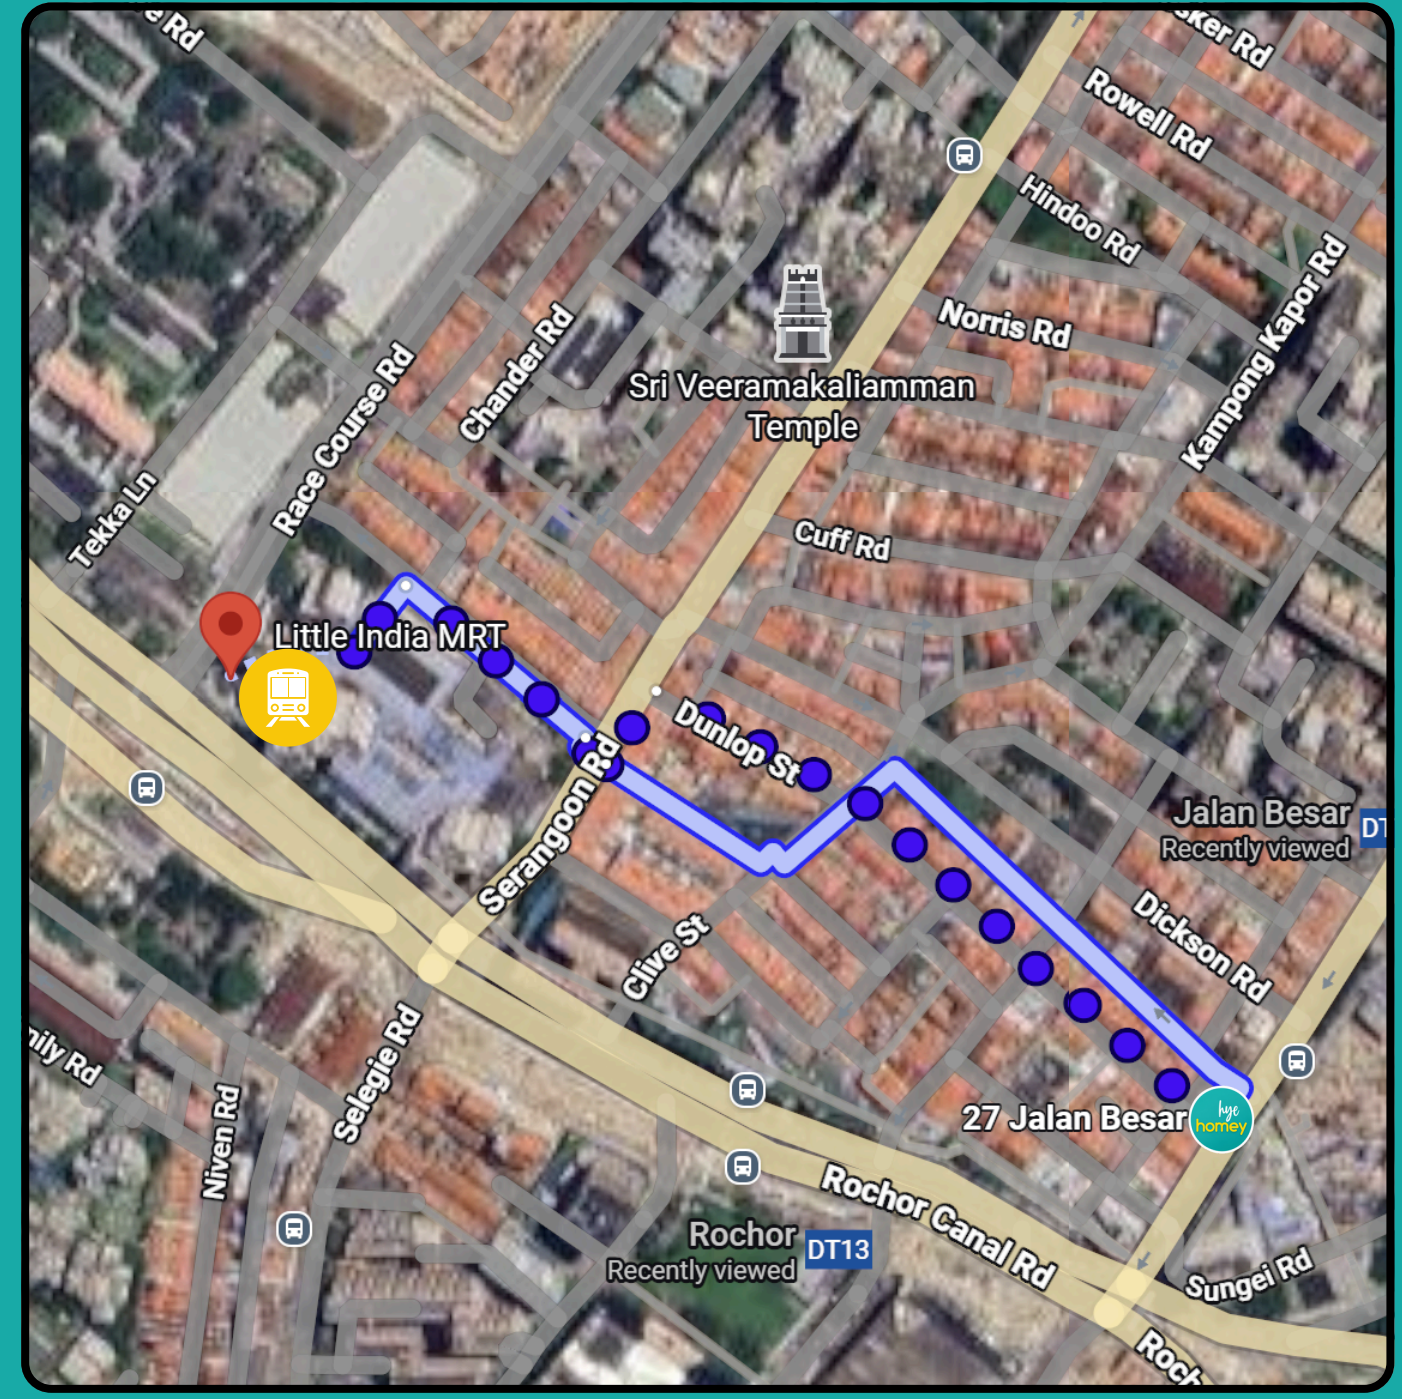

# Types of Public Transportation Available

MRT Stations	Walking Distance	Bus Stops	Walking Distance
Jalan Besar (DT22 - Downtown Line)	3 mins away	Jln Besar Stn Exit A	4 mins away
Bugis (EW12/DT14 - East West & Downtown Line)	10 mins away	Bef Rochor Stn Exit B	4 mins away
Rochor (DT13 - Downtown Line)	3 mins away	Opp Veerasamy Rd	5 mins away
Little India MRT Station (NE7/DT12 - North East & Downtown Line)	9 mins away	Tekka Centre Bus Stop	7 mins away

# Jalan Besar MRT

- 3 minutes away

# Bugis MRT

- 10 minutes away

# Rochor MRT

- 3 minutes away