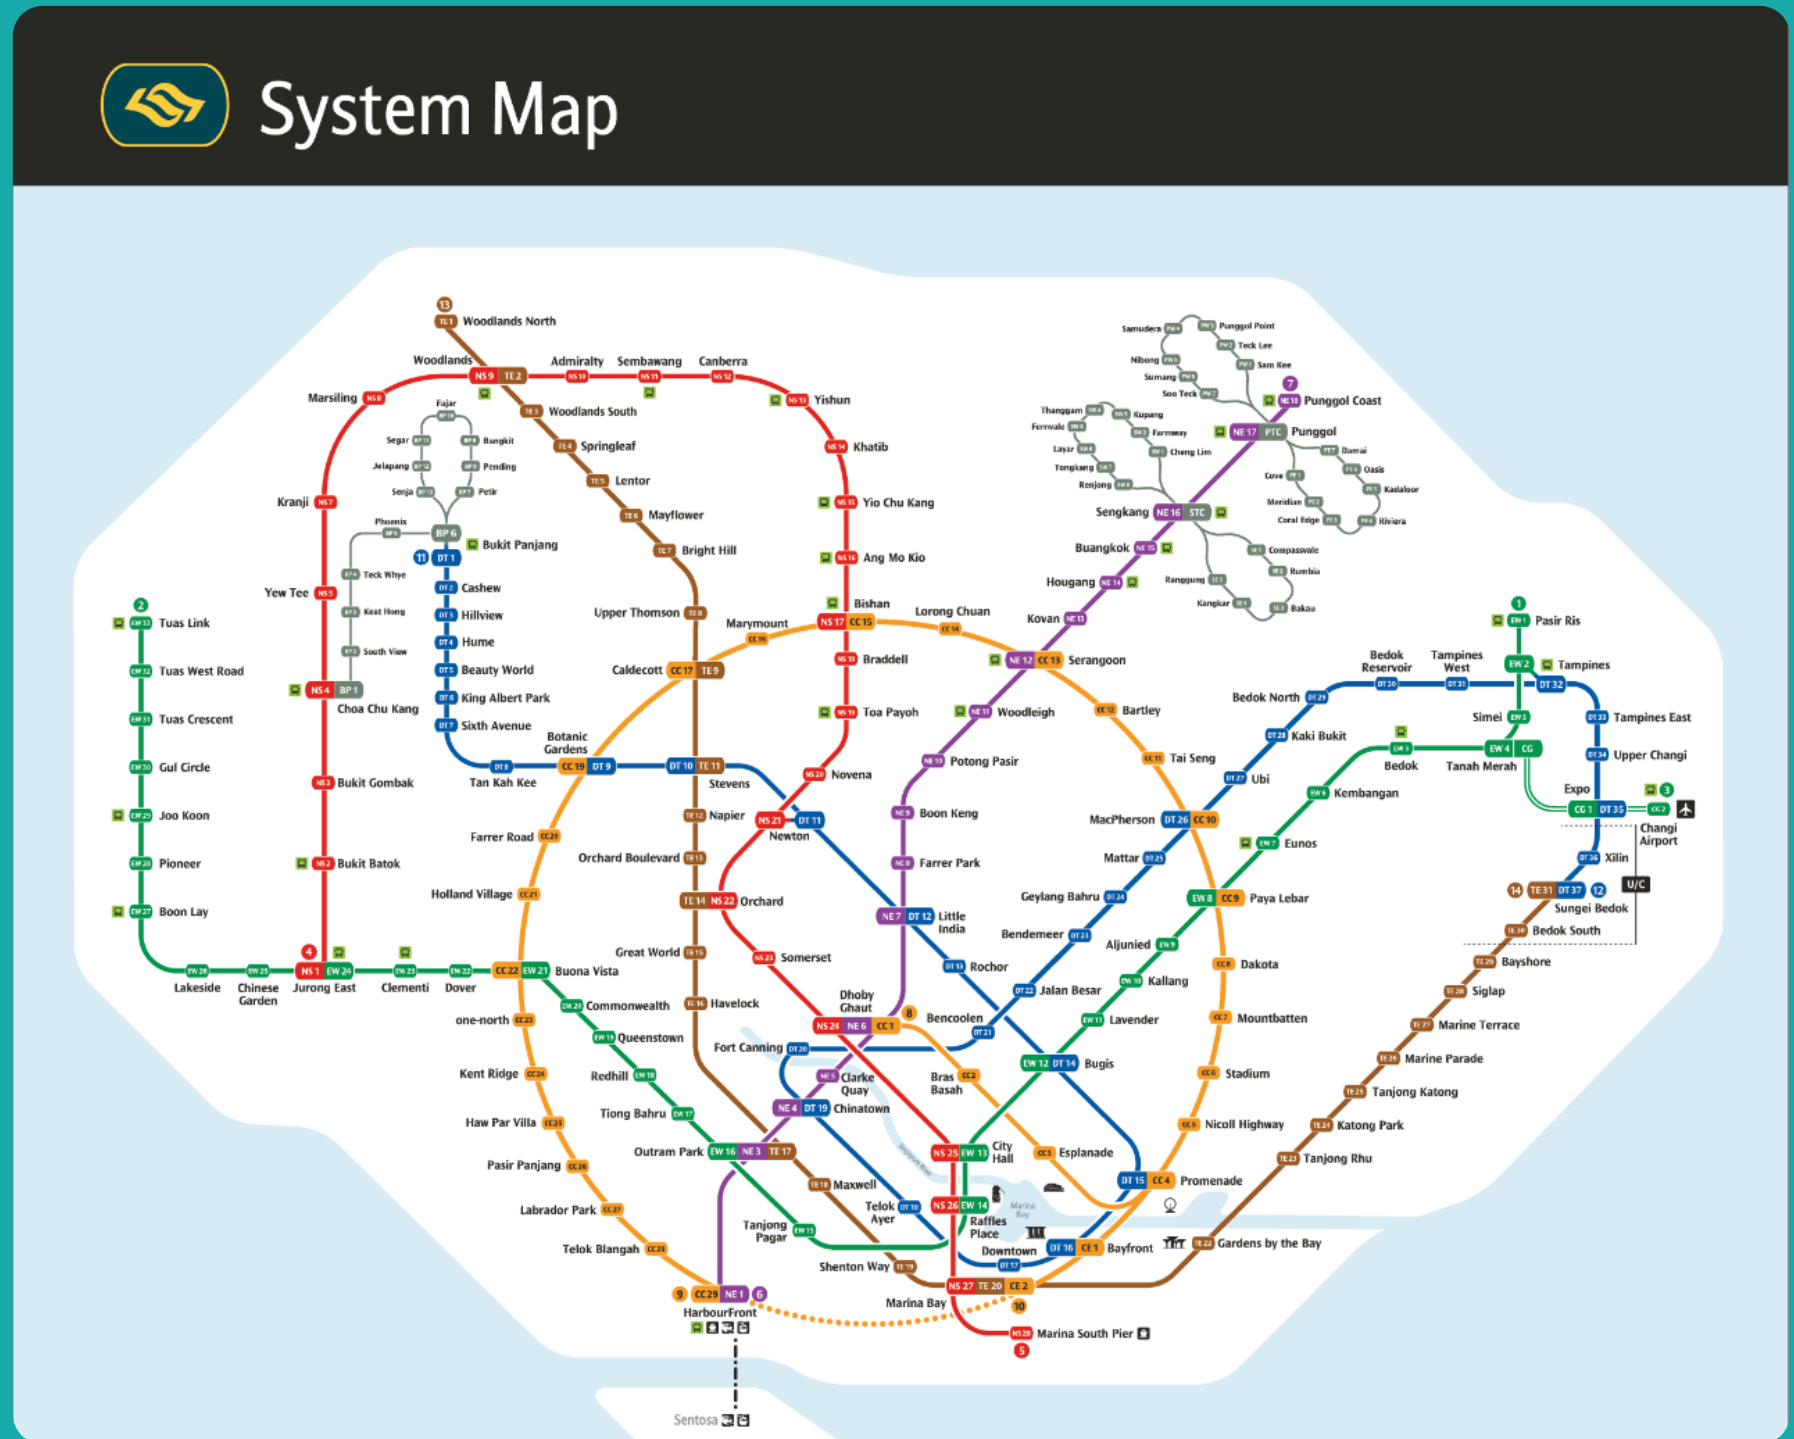

# Why Location matter?

At Hye Homey Hostel, a strategic location means you spend less time commuting and more time focusing on what matters most. Being close to MRT stations and bus stops gives you easy access to schools, shopping malls, restaurants, and entertainment hubs.

# Types of Public Transportation Available

MRT Stations	Walking Distance	Bus Stops	Walking Distance
Jalan Besar (DT22 - Downtown Line)	3 mins away	Jln Besar Stn Exit A	4 mins away
Bugis (EW12/DT14 - East West & Downtown Line)	10 mins away	Bef Rochor Stn Exit B	4 mins away
Rochor (DT13 - Downtown Line)	3 mins away	Opp Veerasamy Rd	5 mins away
Little India MRT Station (NE7/DT12 - North East & Downtown Line)	9 mins away	Tekka Centre Bus Stop	7 mins away

# Jalan Besar MRT

- 3 minutes away

# Rochor MRT

- 3 minutes away