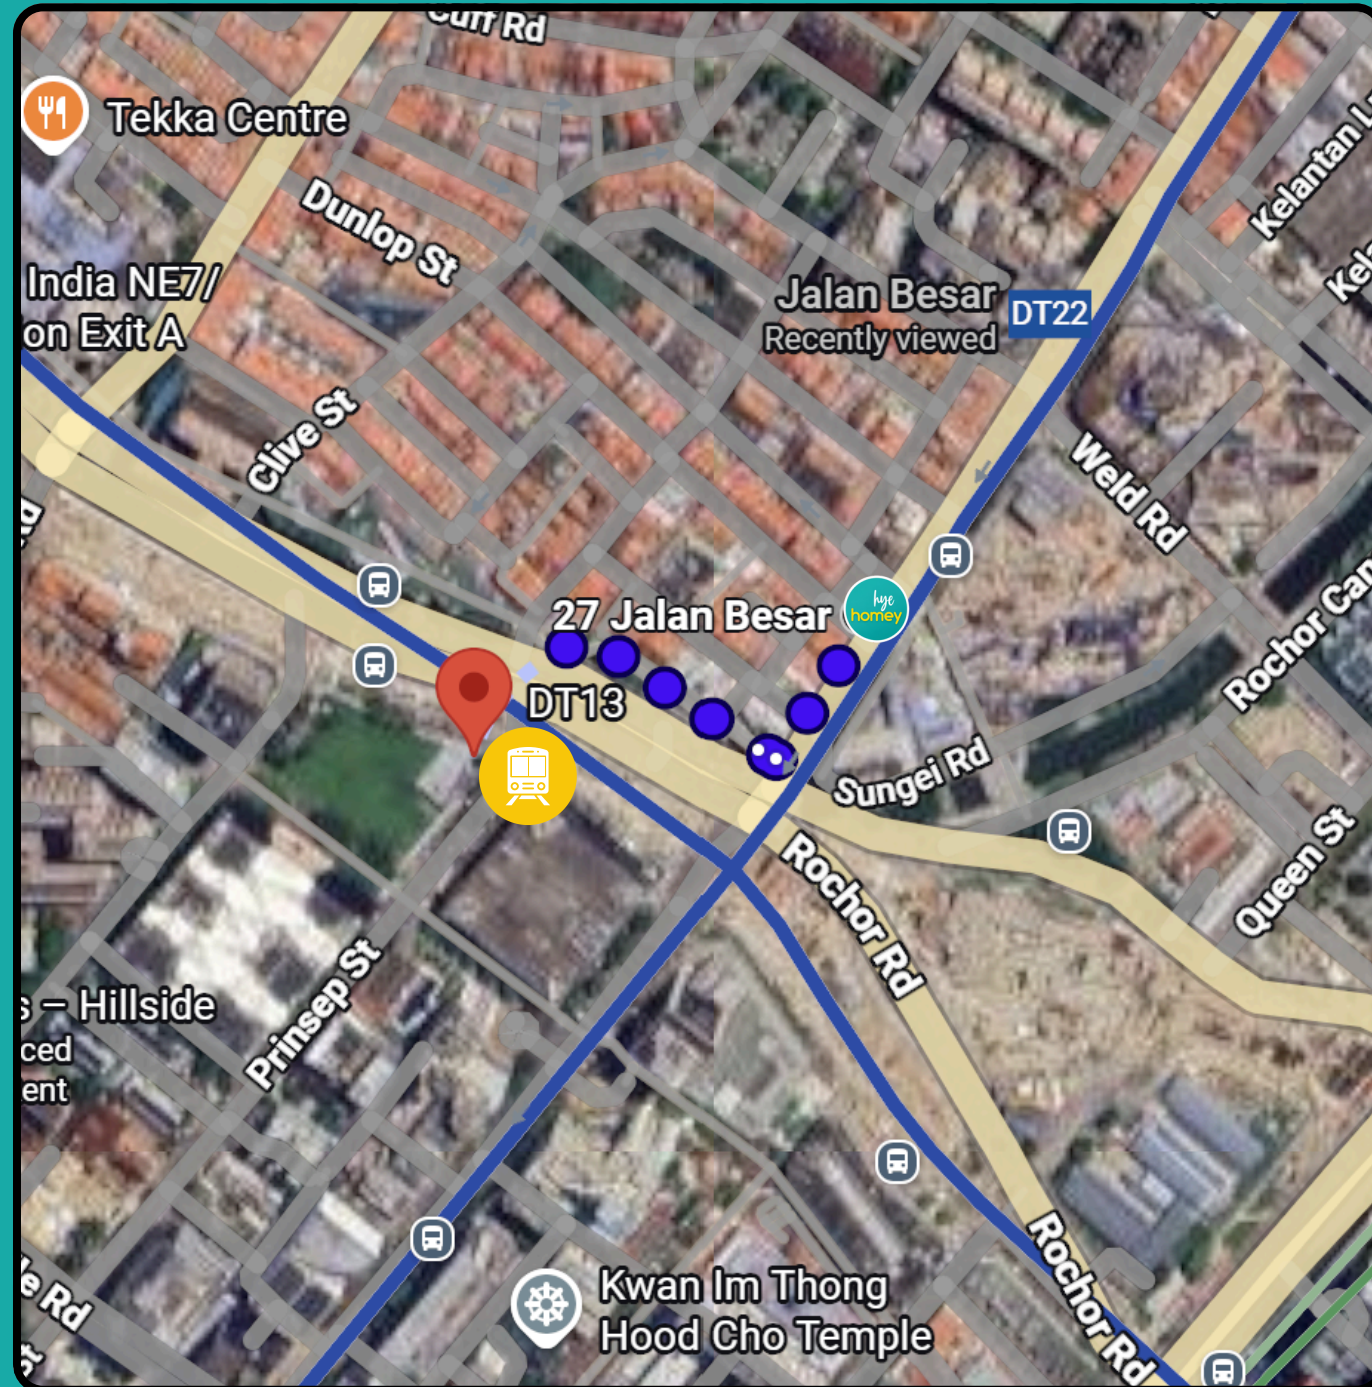

# Types of Public Transportation Available

MRT Stations	Walking Distance	Bus Stops	Walking Distance
Jalan Besar (DT22 - Downtown Line)	3 mins away	Jln Besar Stn Exit A	4 mins away
Bugis (EW12/DT14 - East West & Downtown Line)	10 mins away	Bef Rochor Stn Exit B	4 mins away
Rochor (DT13 - Downtown Line)	3 mins away	Opp Veerasamy Rd	5 mins away
Little India MRT Station (NE7/DT12 - North East & Downtown Line)	9 mins away	Tekka Centre Bus Stop	7 mins away

# Jalan Besar MRT

- 3 minutes away

# Bugis MRT

- 10 minutes away

# Rochor MRT

- 3 minutes away